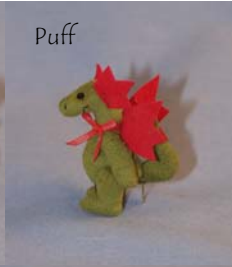

monkeys dragons and elephants!

Puff