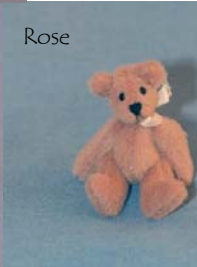

Snappy

Polly